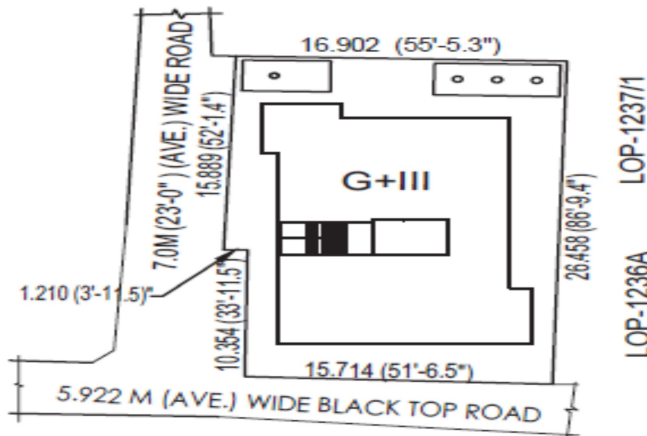

DAS ASSOCIATE

(BUILDING DEVELOPER)

ADDRESS : 26 , LAKE GARDEN , KOLKATA - 700 153.

CONTACT NO. - 9331920588

Ref :

Date :

LOCATION MAP WITH LATITUDE AND LONGITUDE FOR THE PROJECT NAMED **SANTINIKETAN** at HOLDING NO.- 73, W - RABINDRA NAGAR ROAD, WARD NO.- 30, J.L. NO.- 57, P.S.- NARENDRAPUR (NEW), SONARPUR (OLD), DISTRICT - 24 PGS(S) UNDER RAJPUR - SONARPUR MUNICIPALITY, Kolkata - 700153, WB, India:

Latitude: 22.45458148683757,

Longitude: 88.38279798032251

SITE PLAN
SCALE - 1 : 600

LOCATION PLAN
SCALE-1:2000

M/S. DAS ASSOCIATE

Sanjay Das
Partner

Avi
Partner

Date: 20-02-2026