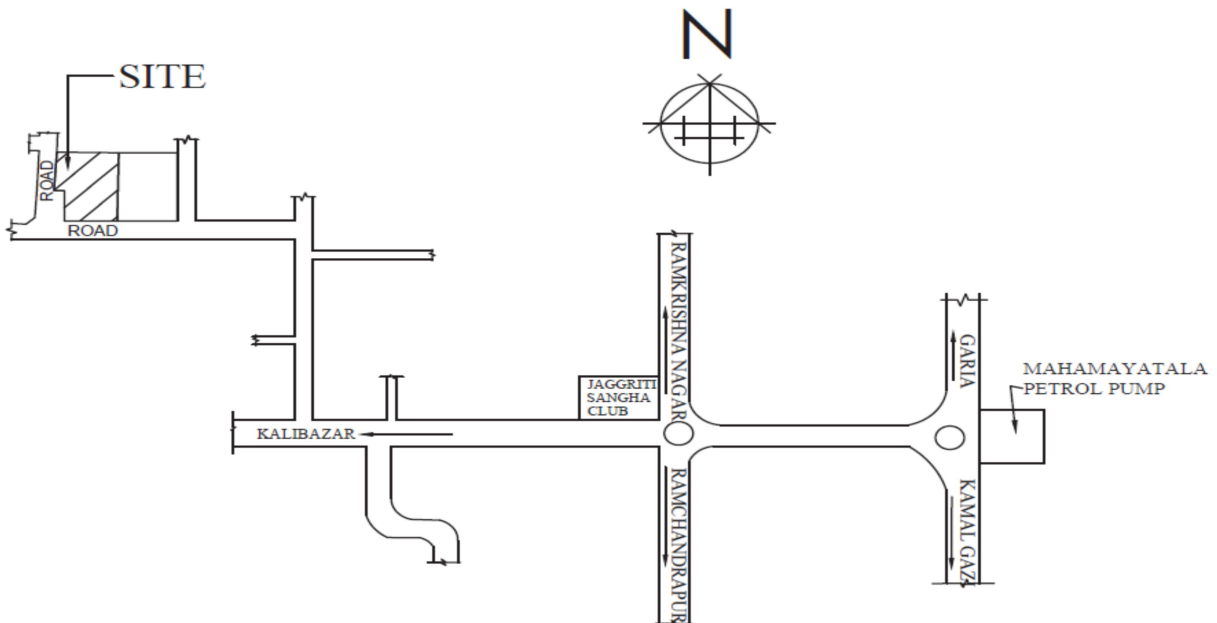

DAS ASSOCIATE

(BUILDING DEVELOPER)

ADDRESS : 26 , LAKE GARDEN , KOLKATA - 700 153.

CONTACT NO. - 9331920588

Ref :

Date :

LOCATION MAP WITH LATITUDE AND LONGITUDE FOR THE PROJECT NAMED **SANTINIKETAN** at HOLDING NO.- 73, W - RABINDRA NAGAR ROAD, WARD NO.- 30, J.L. NO.- 57, P.S.- NARENDRAPUR (NEW), SONARPUR (OLD), DISTRICT - 24 PGS(S) UNDER RAJPUR - SONARPUR MUNICIPALITY, Kolkata - 700153, WB, India:

Latitude: 22.45458148683757,

Longitude: 88.38279798032251

SITE PLAN
SCALE - 1 : 600

LOCATION PLAN
SCALE-1:2000

M/S. DAS ASSOCIATE

Sanjay Das
Partner

Avi
Partner

Date: 20-02-2026